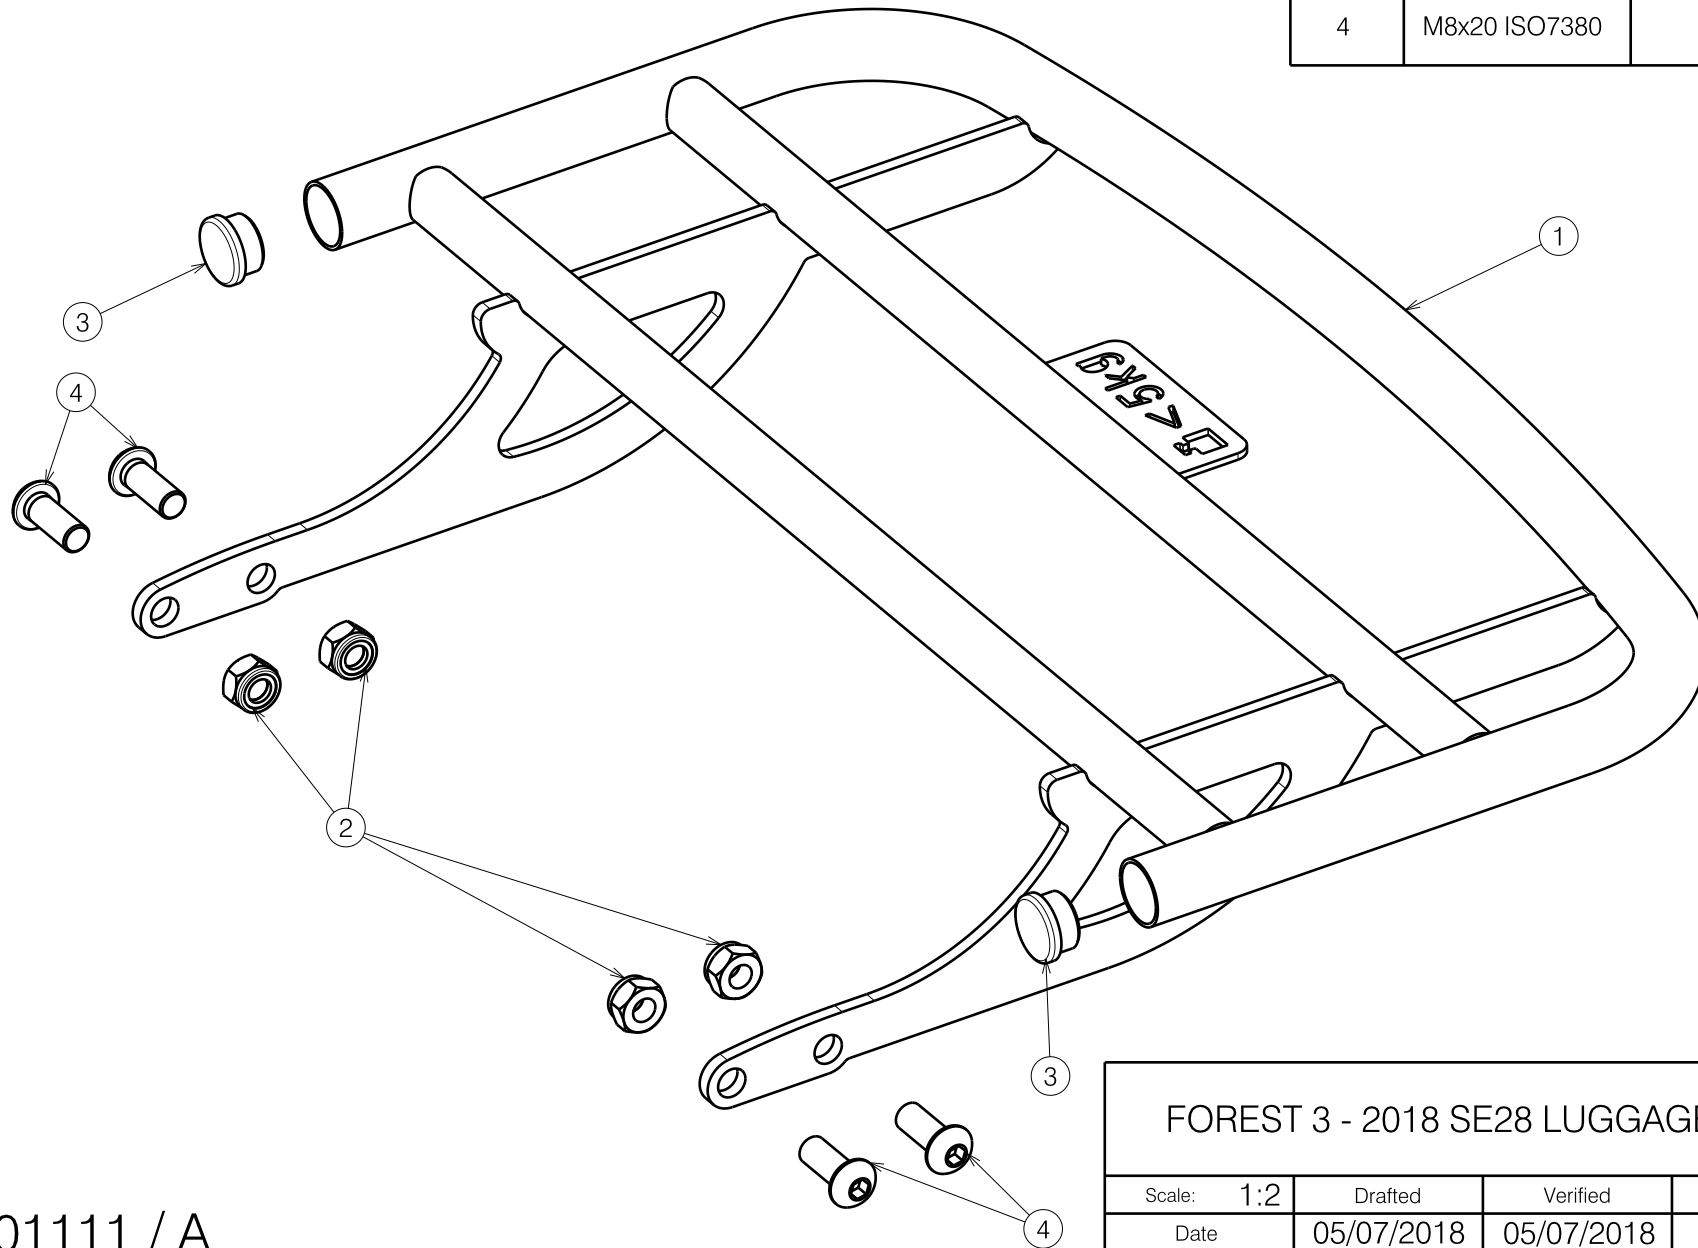

Material			
No.	Plan	Article	Quantity
1	Y023064	2052754	1
2	X001016	1001682	4
3	---	1001602	2
4	M8x20 ISO7380	1992349	4

E001111 / A

FOREST 3 - 2018 SE28 LUGGAGE RACK				Plan No.
				E001111 / A
Scale: 1:2	Drafted	Verified	Confirmed	
Date	05/07/2018	05/07/2018	05/07/2018	
Initials	SD	SD	PJ	