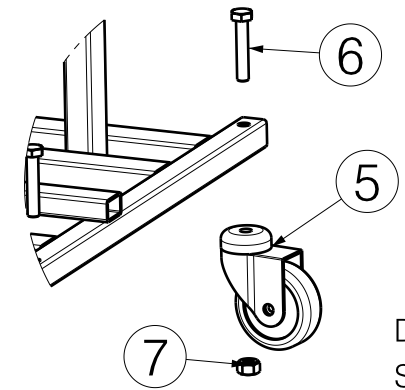

Material			
No.	Plan	Article	Quantity
1	YP05172	2702637	4
2	YP05175	2704437	4
3	YP05176	2702737	2
4	---	1995807	2
5	---	1001255	2
6	M10x50	1005636	4
7	---	1001683	4
8*	XP01405	U001105	1
9	---	H016007	8
10*	---	2994866	2

* not depicted

Detail A
Scale: 2:13

EP00204 / F

981HOR TRANSPORT SYSTEM LUNA BASIC 2 LUNA 2 LUNA UL 2				Plan No. EP00204 / F
Scale: 1:13	Drafted	Verified	Confirmed	
Date	10/09/2015	14/09/2020	14/09/2020	
Initials	KR	DB	TK	