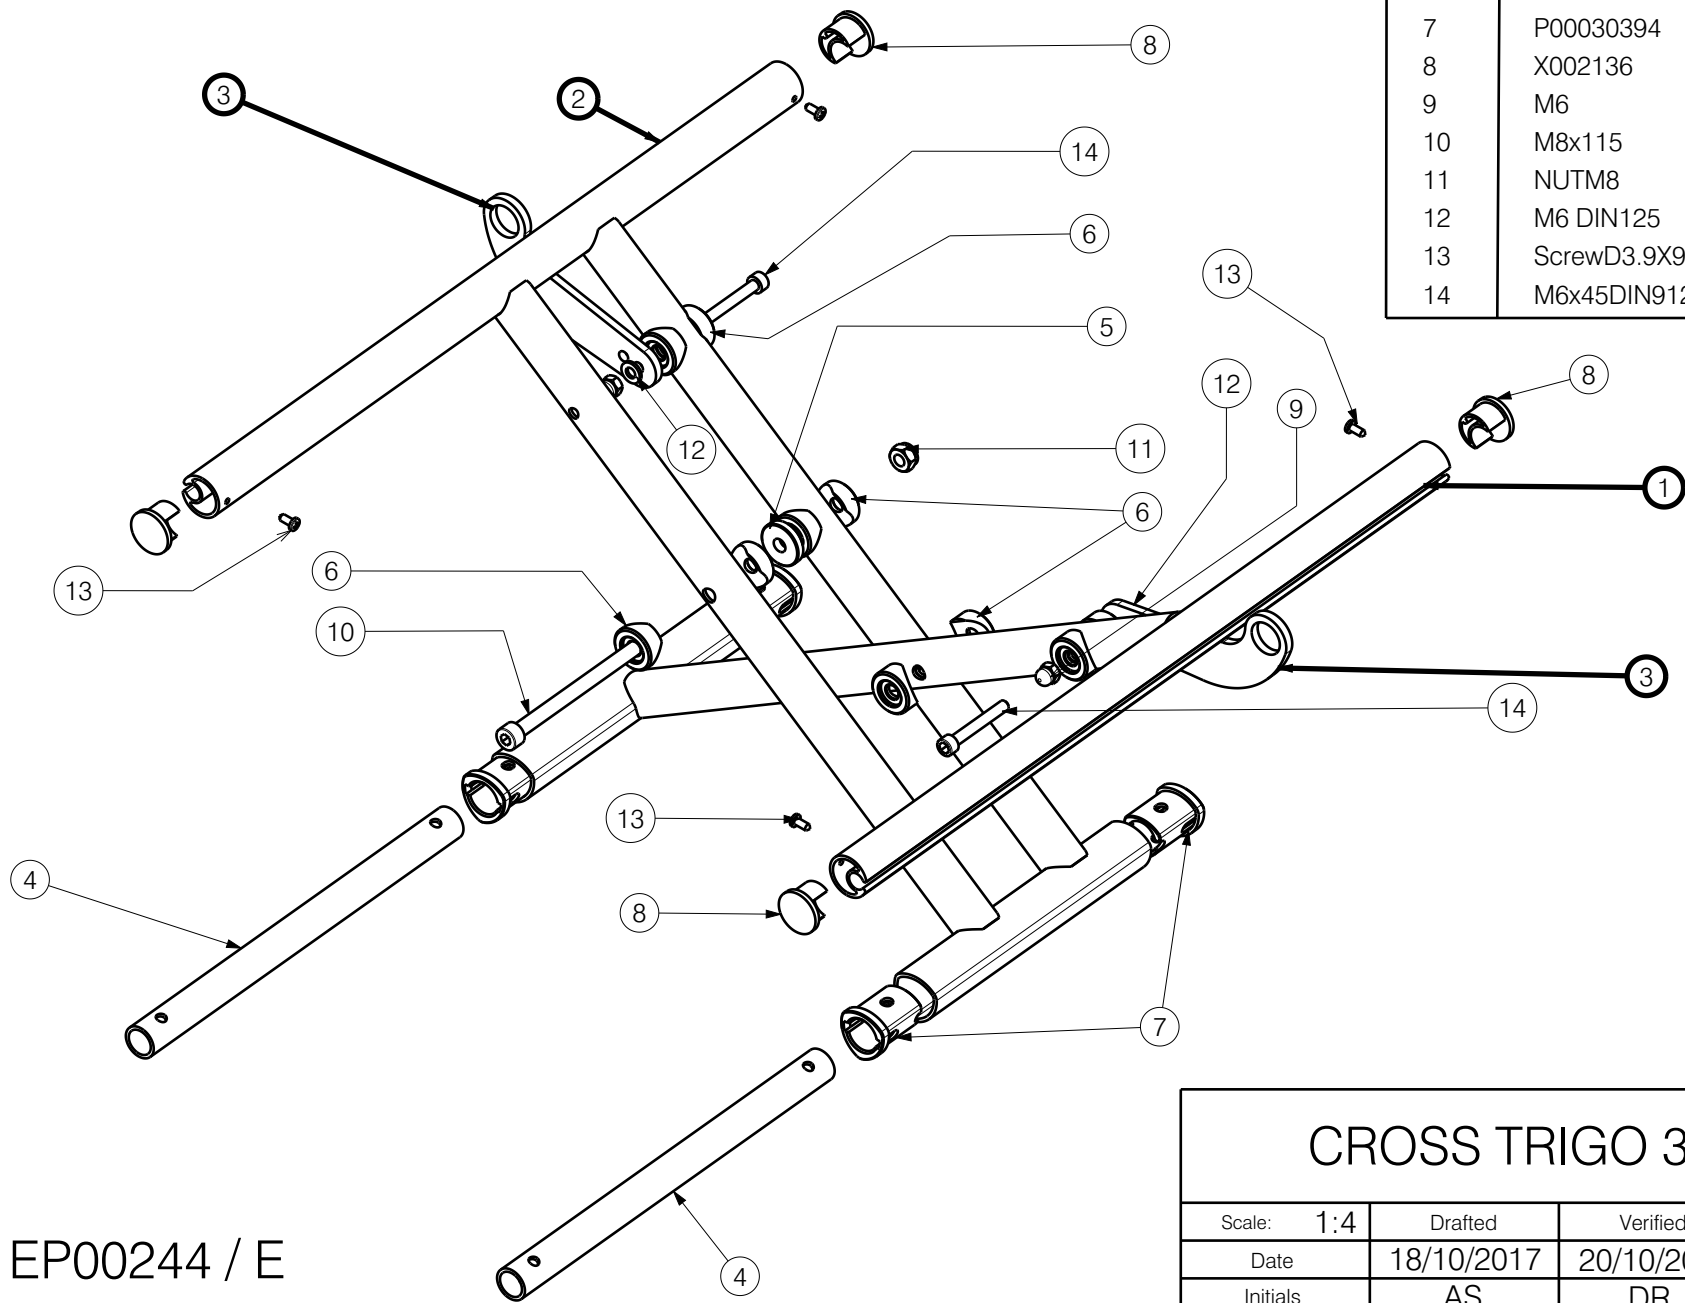

EP00244 / E

<h1>CROSS TRIGO 36-46</h1>				Plan No.
				EP00244 / E
Scale: 1:4	Drafted	Verified	Confirmed	
Date	18/10/2017	20/10/2022	20/10/2022	
Initials	AS	DR	AS	

Page 1/3

Material				
No.	Plan	Article	Quantity	
Width 36cm				
1	YP06850	2756565 (36cm)	1	
	YP06849	2756465 (38cm)	1	
	YP06848	2756365 (40cm)	1	
	YP06847	2756265 (42cm)	1	
	YP06846	2756165 (44cm)	1	
	YP06845	2756065 (46cm)	1	
	YP06844	2755965 (48cm)	1	
2	YP05650	2720265 (50cm)	1	
	YP06843	2755865 (36cm)	1	
	YP06842	2755765 (38cm)	1	
	YP06841	2755665 (40cm)	1	
	YP06840	2755565 (42cm)	1	
	YP06839	2755465 (44cm)	1	
	YP06838	2755365 (46cm)	1	
3	YP06837	2755265 (48cm)	1	
	YP05658	2721065 (50cm)	1	
	YP05691	2719865	2	
Width 38cm				
1	YP06836	2754465 (36cm)	1	
	YP06835	2754365 (38cm)	1	
	YP06834	2754265 (40cm)	1	
	YP06833	2754165 (42cm)	1	
	YP06832	2754065 (44cm)	1	
	YP06831	2753965 (46cm)	1	
	YP06830	2753865 (48cm)	1	
	YP05651	2720365 (50cm)	1	
	2	YP06829	2755165 (36cm)	1
		YP06828	2755065 (38cm)	1
YP06827		2754965 (40cm)	1	
YP06826		2754865 (42cm)	1	
YP06825		2754765 (44cm)	1	
YP06824		2754665 (46cm)	1	
YP06823		2754565 (48cm)	1	
3	YP05659	2721165 (50cm)	1	
	YP05691	2719865	2	

EP00244 / E

<h1>CROSS TRIGO 36-46</h1>				Plan No.
				EP00244 / E
Scale: 1:4	Drafted	Verified	Confirmed	
Date	18/10/2017	20/10/2022	20/10/2022	
Initials	AS	DR	AS	

Material			
No.	Plan	Article	Quantity
Width 46cm			
1	YP08557	2620365 (36cm)	1
	YP08558	2620465 (38cm)	1
	YP06717	2740665 (40cm)	1
	YP06716	2740565 (42cm)	1
	YP06715	2740465 (44cm)	1
	YP06714	2740365 (46cm)	1
	YP06713	2740265 (48cm)	1
	YP05655	2720765 (50cm)	1
2	YP08559	2620565 (36cm)	1
	YP08560	2620665 (38cm)	1
	YP06712	2741165 (40cm)	1
	YP06711	2741065 (42cm)	1
	YP06710	2740965 (44cm)	1
	YP06709	2740865 (46cm)	1
	YP06708	2740765 (48cm)	1
	YP05663	2721565 (50cm)	1
3	YP05693	2720065	2